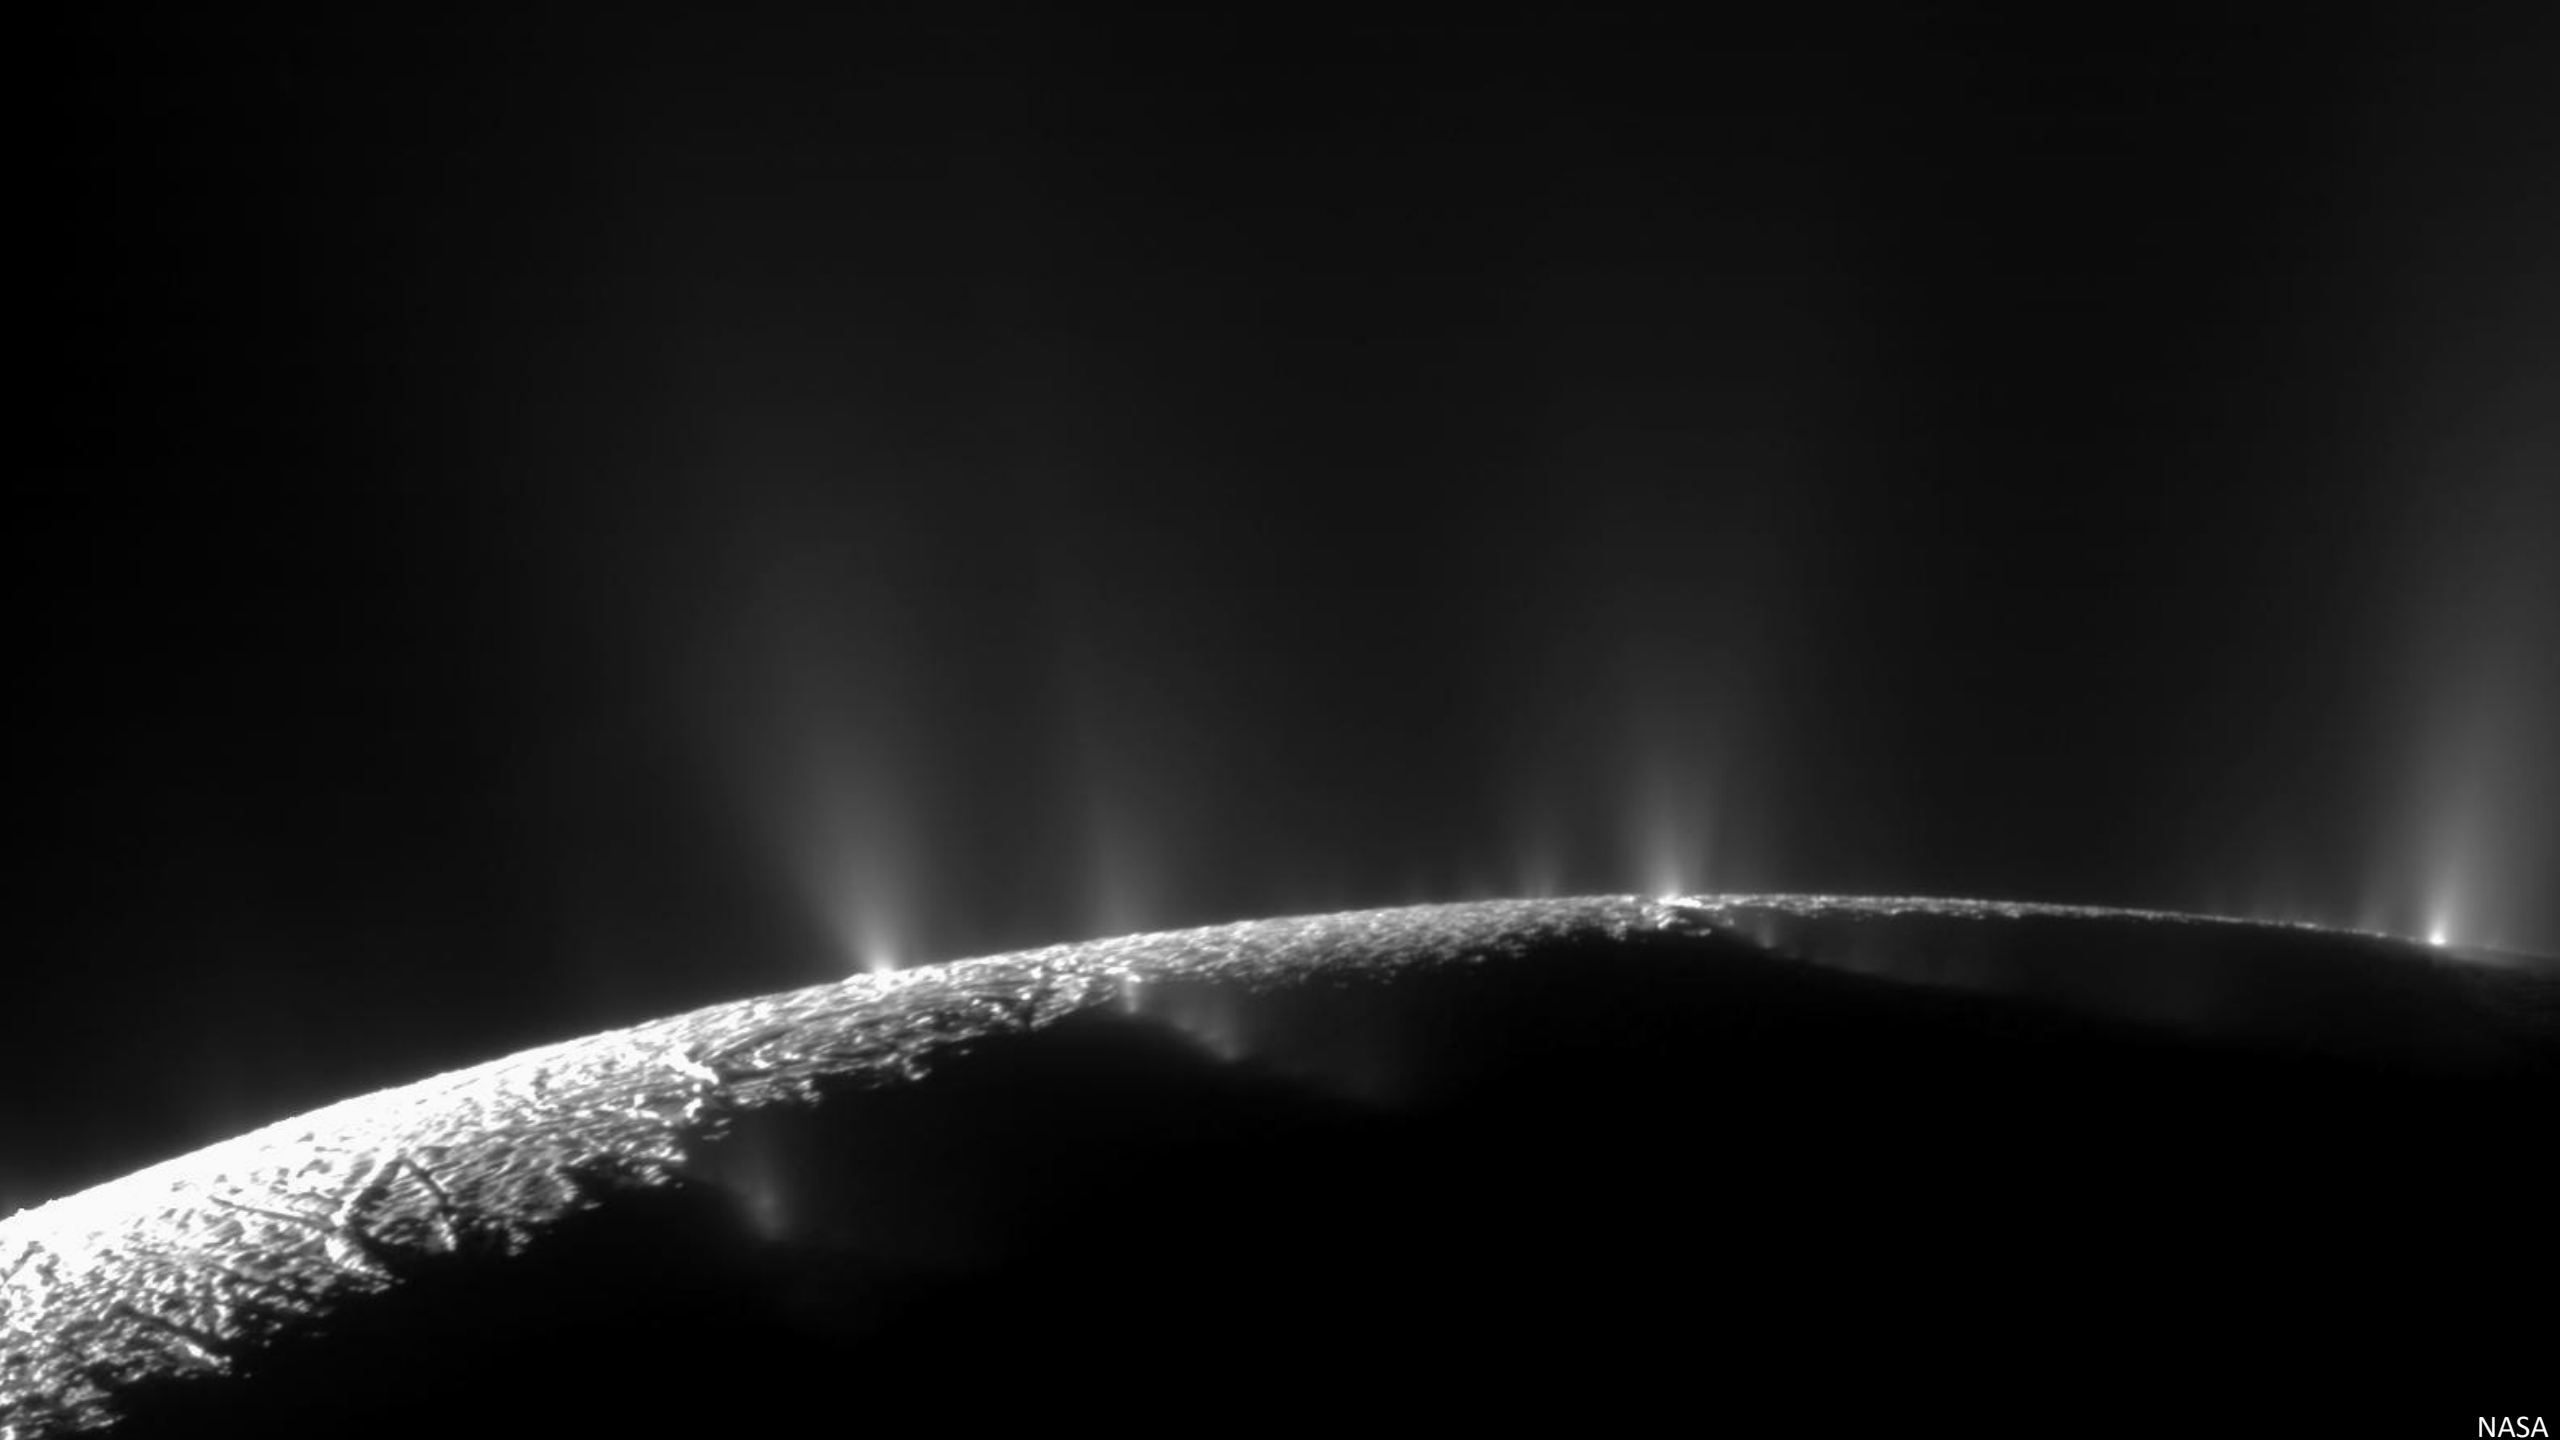

Triton

Ganymede

A black and white composite image featuring a large, detailed Earth in the center. Surrounding it are several smaller, spherical bodies, likely moons, of varying sizes and surface textures. The background is a solid black, making the celestial bodies stand out. The text "Does biology work beyond Earth?" is overlaid in white, bold, sans-serif font across the middle of the image.

# New frontiers in limits for life: On Earth & beyond

- Life 1.5 miles beneath the seafloor
- Microbes thriving in volcanic eruptions
- Expanding diversity of known life on Earth