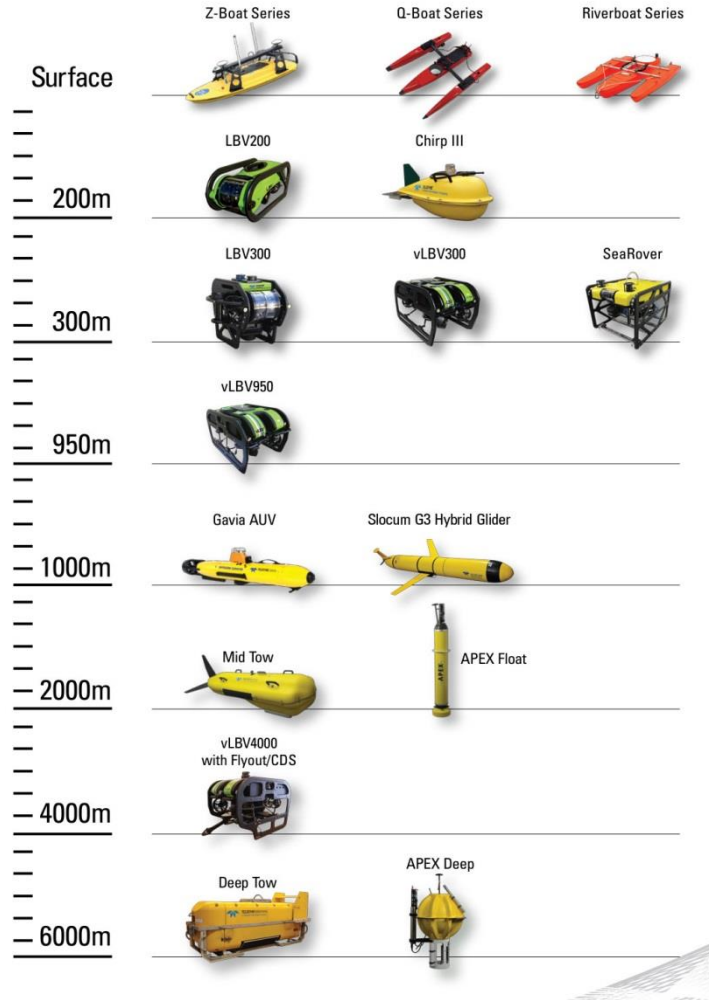

Teledyne Marine Unmanned Vehicles