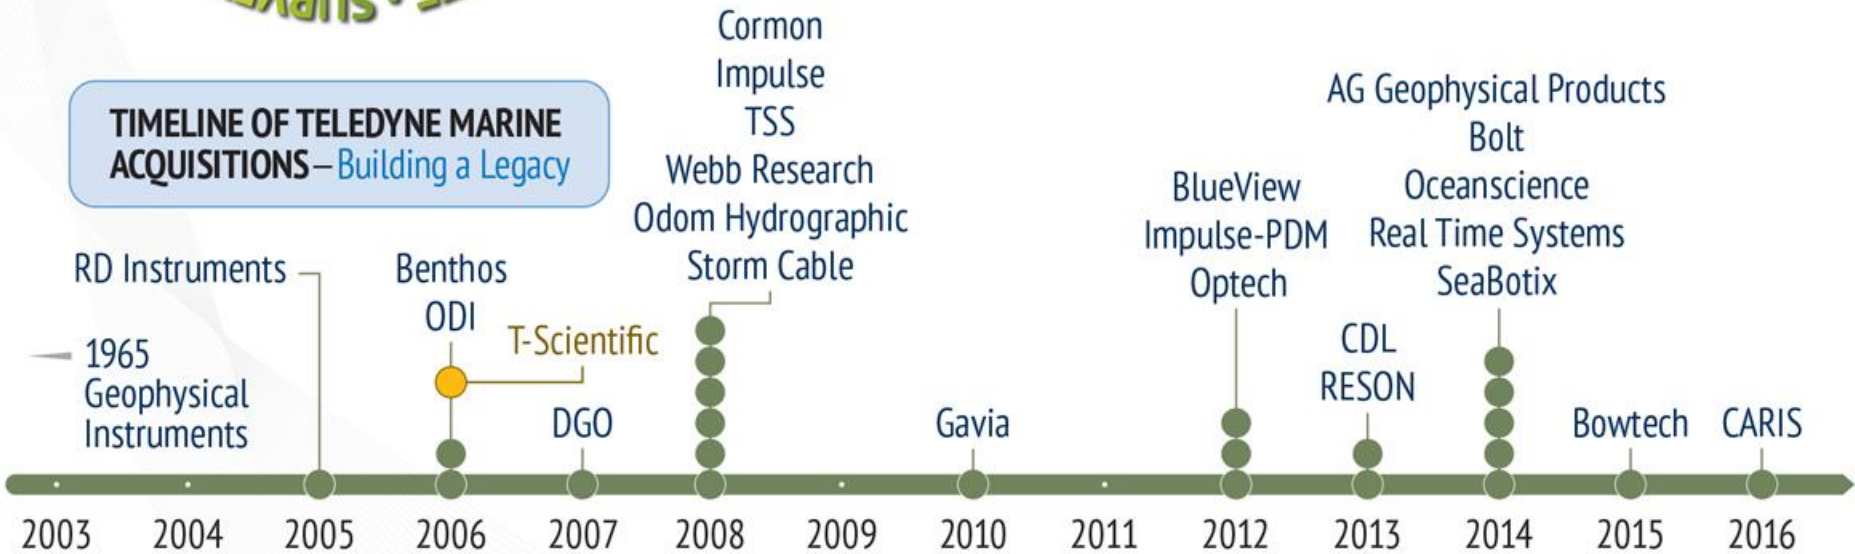

TELEDYNE MARINE
Everywhere you look™

- **23** PRODUCT BRANDS
- **15** GLOBAL MANUFACTURING AND SERVICE CENTERS
- **+1600** GLOBAL EMPLOYEES
- **24/7** GLOBAL SUPPORT
- **1** JOINT SOLUTION SUPPLIER

A Sea of Solutions

Teledyne Marine

Teledyne Marine is a growing group of surface and subsea technology companies that delivers innovative product and service solutions to the oceanographic, energy, and defense markets.

TIMELINE OF TELEDYNE MARINE ACQUISITIONS – Building a Legacy

Teledyne Marine Unmanned Vehicles

OceanServer

- L3 Ocean Server develops and manufactures autonomous, lightweight unmanned undersea vehicles (UUVs).
- L3 Technologies (Ocean Server's parent company) is a leading provider of a broad range of communication and electronic systems and products used on military, homeland security and commercial platforms.
- The next generation Iver4 provides multi-mission flexibility with low logistics operation and comes equipped with industry leading tracking and safety communications, high accuracy navigation, 200m bottom-lock DVL, low drag side scan and bathymetry transducers.